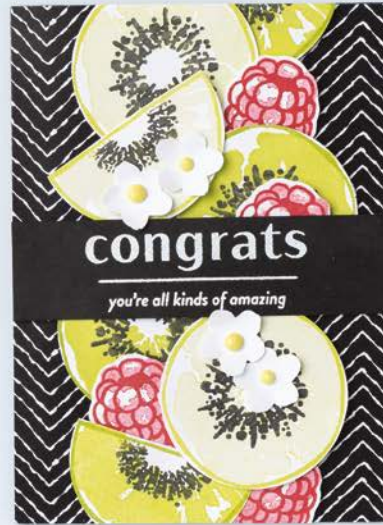

[S. 166]
STANZFORMEN PATCHWORK
161592 | 43,00 € | £33.00

... dass du in meinem Leben bist

*... weil Worte nicht reichen.
Fühl dich fest umarmt!*

Zeit für Konfetti und Kuchen!

Lieblingskollegin

Glückwunsch

Da hilft nur Schampus.

**DU HAST
GEBURTSTAG**

DANKE

**Mein
Herz
ist
bei dir**

N KLEINE GRUSSVIELFALT • 161405 | 26,00 € | £20.00

12 Klarsichtstempel (Empfohlene transparente Blöcke: d, g, h) •