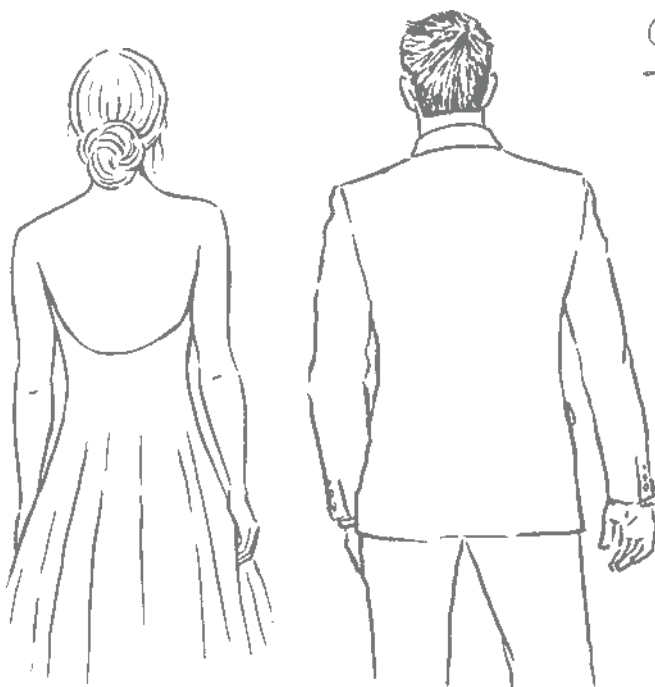

Happy Anniversary

*Here's to all
the beautiful things
yet to come*

*if friends
were flowers,
I'd have the
pick of the
bunch*

N EVERLASTING BEAUTY • 161255 | 32,00 € | £25.00

8 ablösbare Stempel (Empfohlene transparente Blöcke: c, d, e)