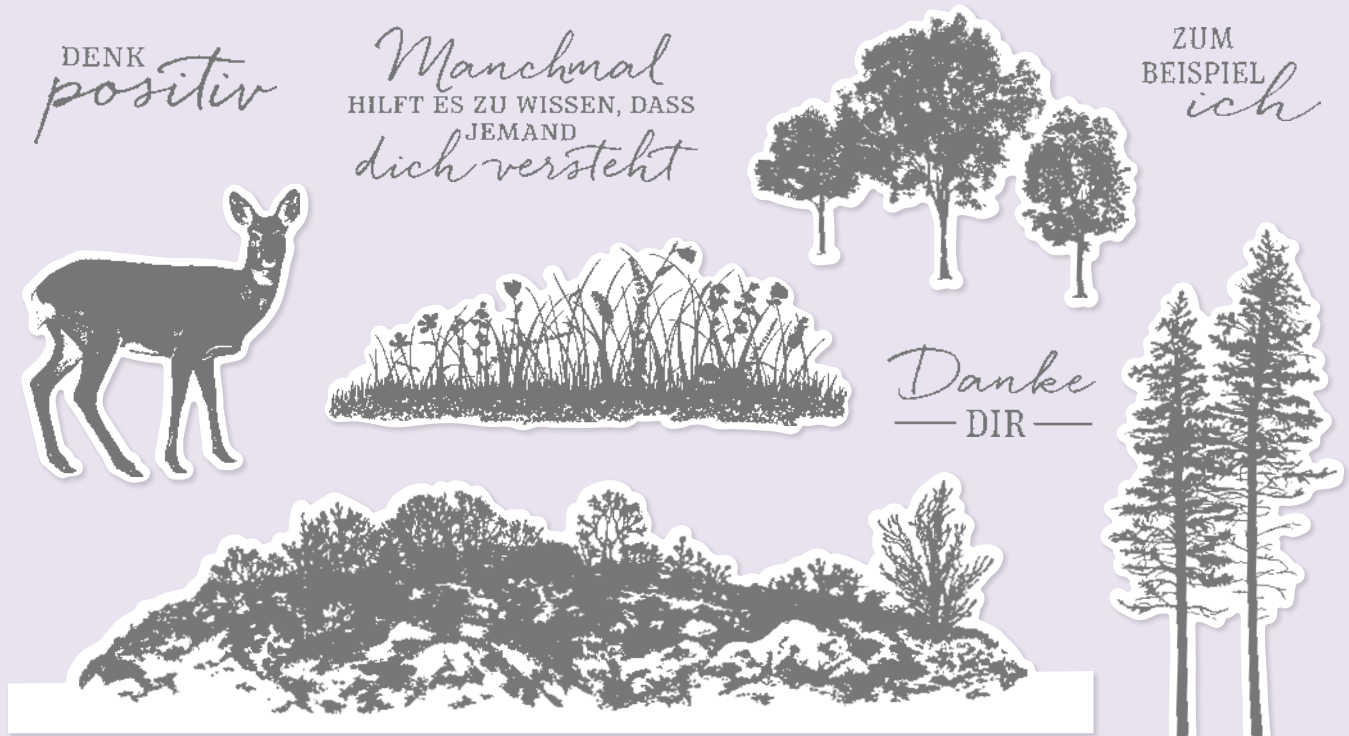

AM WALDRAND • 157842 | 30,00 € | £23.00
9 ablösbare Stempel (Empfohlene transparente Blöcke: b, c, h, i) •
O Passend zu den Stanzformen Wäldchen (S. 167)